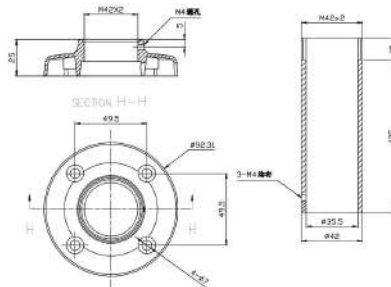

### General

Network Port	1-RJ45, 100Mbps,PoE 48V in
Power Supply	12 VDC ± 10%2A
Power Consumption	<22W
Operating Temp.	-30°C-(+60)°C, 10%-90%RH
Size	5inch
Weight	

**IPY-Z45820LDS2T**  
8 MP 20X PTZ IR Dual-light PTZ Camera

■ **Available Model**

IPY-Z45620LDS2T (Zoom 20X)

IPY-Z45820LDS2T (Zoom 20X)

■ **Dimension**

■ **Accessory**

■ **Optional**

■ **Celling mount: (optional)**

Uin Technology Co., Ltd.