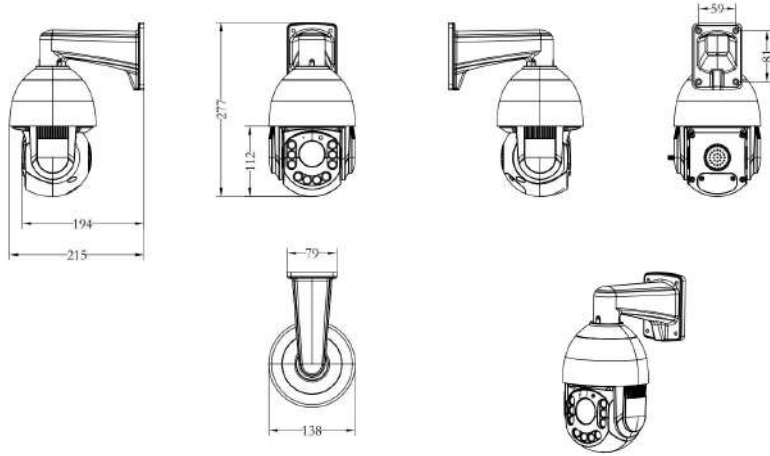

### General

Network Port	1-RJ45, 100Mbps,PoE 48V in
Power Supply	12 VDC ± 10%2A
Power Consumption	<22W
Operating Temp.	-30°C-(+60)°C, 10%-90%RH
Size	5inch
Weight	

**IPY-Z45820LDS2T**  
8 MP 20X PTZ IR Dual-light PTZ Camera

■ **Available Model**

IPY-Z45620LDS2T (Zoom 20X)

IPY-Z45820LDS2T (Zoom 20X)

■ **Dimension**

■ **Accessory**

■ **Optional**

■ **Celling mount: (optional)**

Uin Technology Co., Ltd.