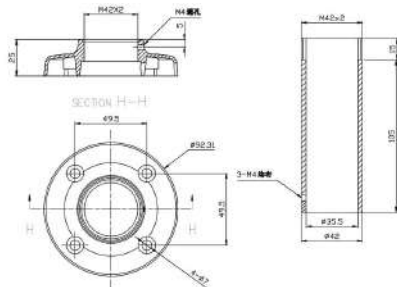

■ **Celling mount: (optional)**

Uin Technology Co., Ltd.

+86-871 63586112

www.uin-tech.com

4F,Block 7 Lijincheng High Tech Garden,Longhua District,Shenzhen China