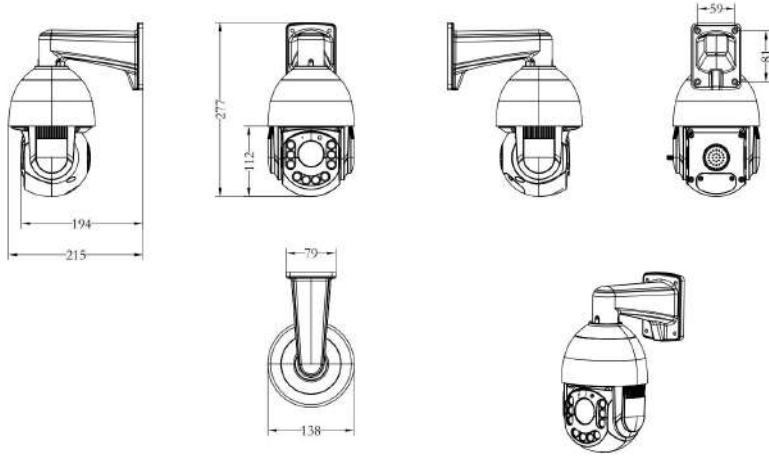

* Product specifications may change without prior notice.

IPY-Z45620LDS2T
6 MP 20X PTZ IR Dual-light PTZ Camera

■ **Available Model**

IPY-Z45620LDS2T (Zoom 20X)

IPY-Z45820LDS2T (Zoom 20X)

■ **Dimension**

■ **Accessory**