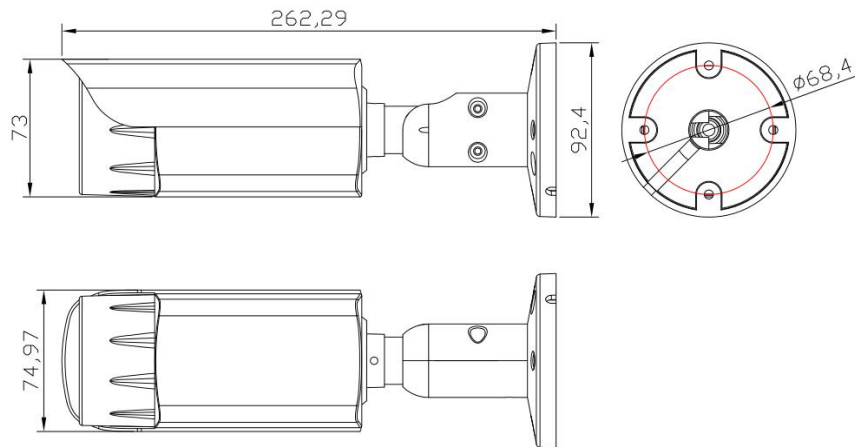

IPY-B9212F4LS

12MP Fixed Lens Smart Dual Light Built in Mic Turret IP POE Camera

■ Available Model

IPY-B9212F4LS

■ Dimension

■ Accessory

■ Optional

Uin Technology Co., Ltd.