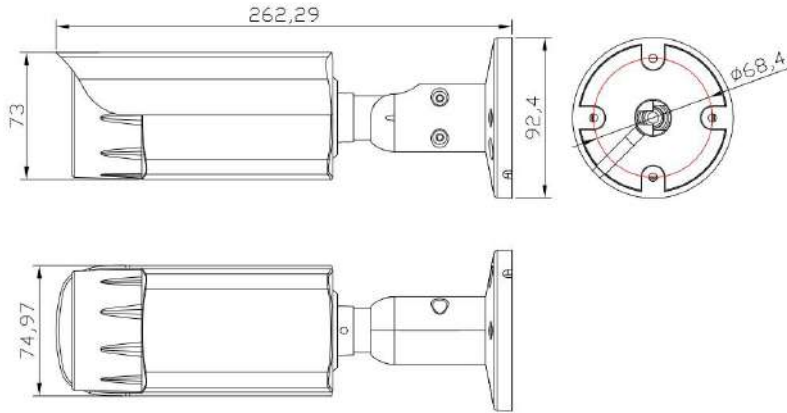

### General

language	English/Chinese/Russian/German/Italian/Korean/Turkish/Pakistan
Network Port	1-RJ45, 100Mbps, PoE48V in
Power Supply	12 VDC ± 10%
Power Consumption	<10W
Operating Temp.	-30°C-(+60)°C, 10%-90%RH
Housing Material	Aluminum Metal

### ■ Dimension