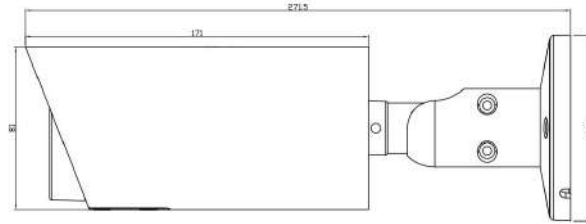

IPY-B72504DS

5 MP Built-in Mic Zoom 4X Varifocal Fixed Bullet Network Camera

■ Available Model

IPY-B72504DS IPY-B72804DS (2.8/3.6mm)

■ Dimension

■ Accessory

■ Optional

JB-06